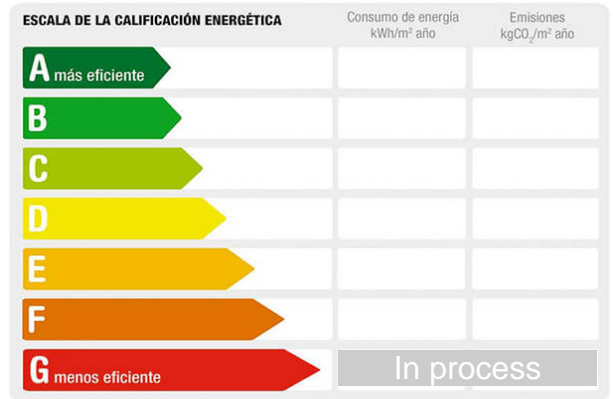

Sqm built: 97	Air conditioner: cold/hot	Hot water: centralized
Bedrooms: 2	Orientation: northwest	Bathrooms: 2
Antiquity: 2025	Outward/Inward: outward	Cupboards: 2

Description:

Last townhouse! It is a spacious Mediterranean-style house 10 minutes from the Mar Menor and 15 minutes from the Mediterranean Sea. You have the opportunity to enjoy the urban area and the privilege of the sea of the Costa Cálida, near the mountains to enjoy different styles of leisure. Avant-garde style construction, using top quality materials and the latest technologies. The open kitchen offers a modern and functional design. Benefit from a Northwest orientation, which guarantees optimal entry of natural light and a pleasant temperature throughout the year. A few meters away is a golf course. It is located 19 km from Corvera Airport, Murcia. Our company has a complete decoration service offering furniture packages and services for a more functional and intelligent home, visit our website www.adecorhomespain.com